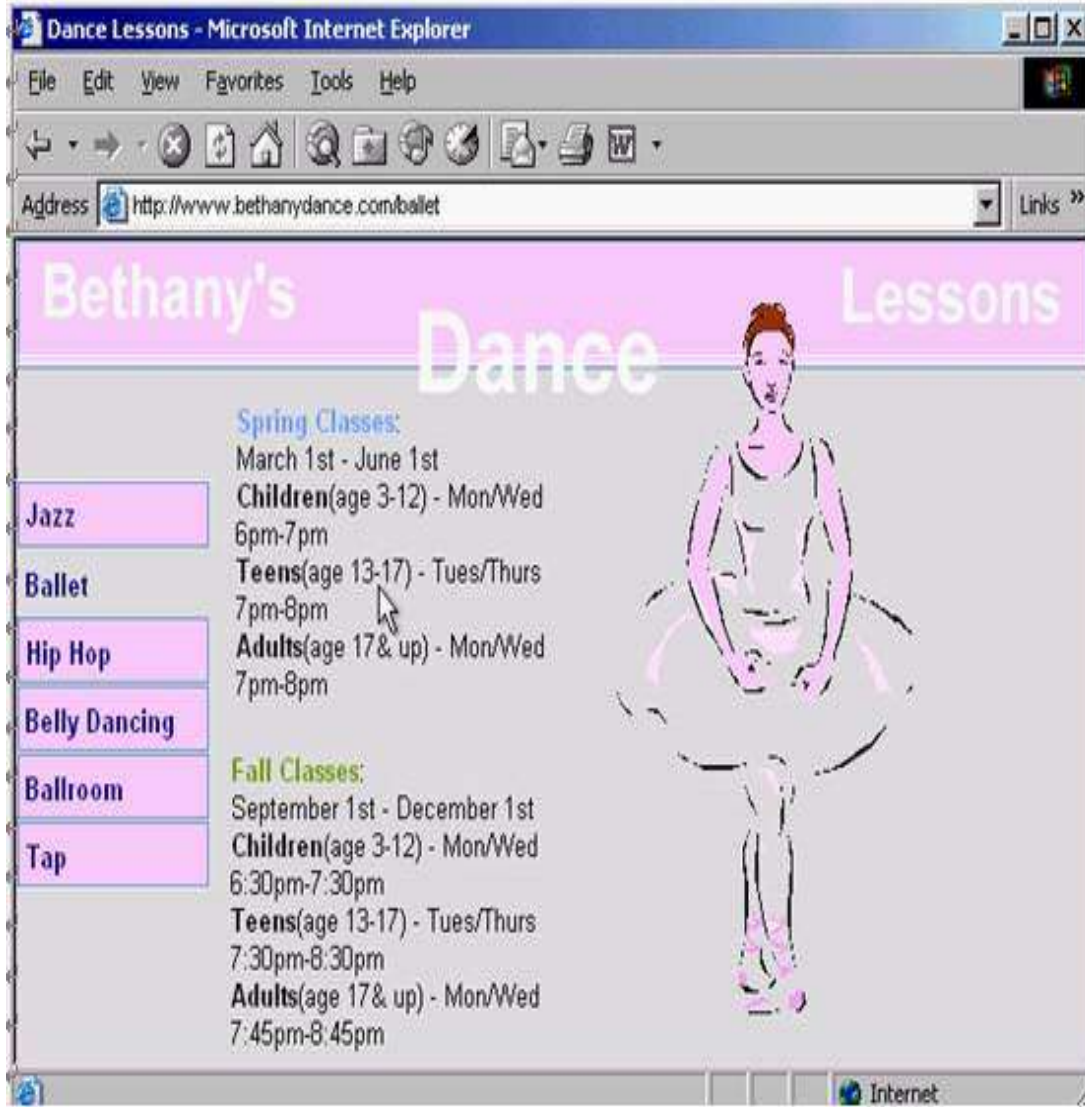

Answer: B

Question No: 5 Make this page <http://www.fruit.com> your browser's new Home Page.

Do not change any other setting.

A. Tools -> internet options -> click on use current -> ok

Answer: A

Question No: 6 Use Internet Explorer Help to access information on History lists.

A. Help -> contents and index -> type History lists -> display

Answer: A

Question No: 7 Hide the Standard Buttons toolbar of this web browser.

A. Right click on the menu bar -> select the standard buttons