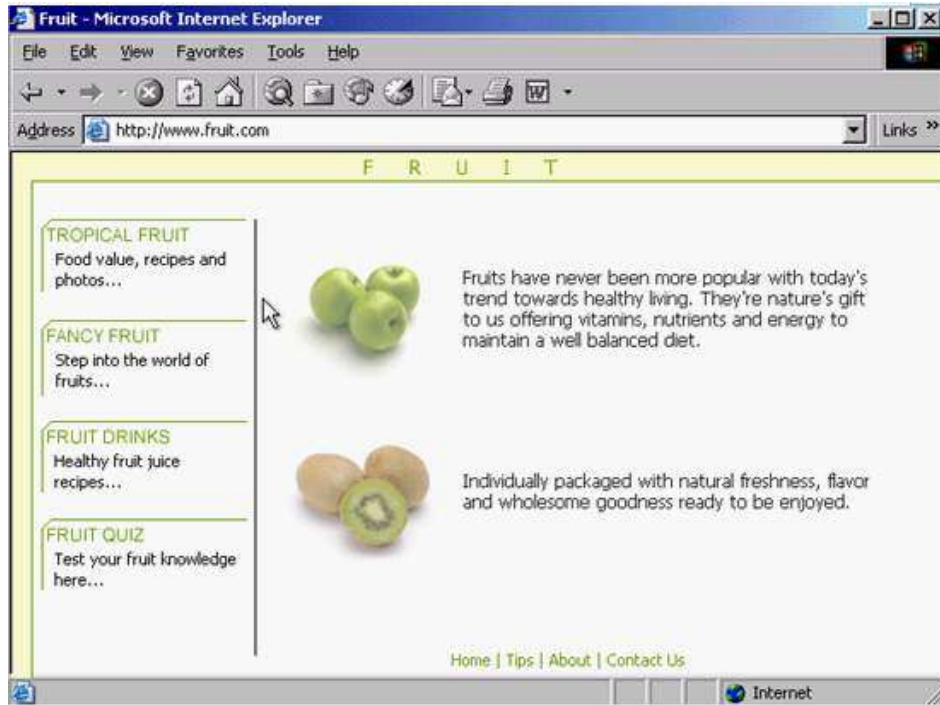

Answer: A

Question No: 4 Which one of the following statements about online credit card transactions is true?

- A. This globe symbol means a site is secure for entering credit card details.
- B. You should only enter credit card details into a form on a secure web site
- C. You credit card statement may not include extra costs such as shipping.
- D. E-mail is the most secure way to send your credit card details to a website.

Answer: B

Question No: 5 Make this page <http://www.fruit.com> your browser's new Home Page.

Do not change any other setting.

A. Tools -> internet options -> click on use current -> ok

Answer: A

Question No: 6 Use Internet Explorer Help to access information on History lists.